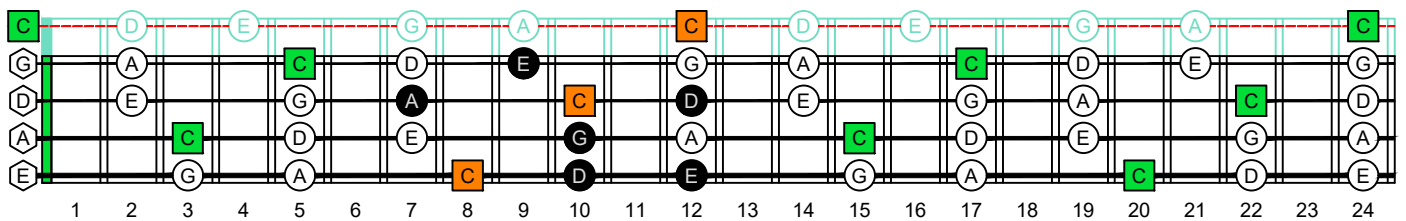

**C**  
 pentatonic  
 major scale  
**CAGED**  
**BASS**  
 box shapes  
 3-1-3-1  
 sweep patterns  
 4-string bass  
 Low E - EADG

**C pentatonic major scale**  
 SEMITONOMETER

3-1-3-1 sweep pattern

www.cagedoctaves.com

Zon Brookes

CAGED4BASS (4-string bass : Low E - EADG) C pentatonic major scale - 4E2:2D\* box shape (3-1-3-1 sweep pattern)

**CAGED4BASS** (4-string bass : Low E - EADG) **C pentatonic major scale** ENTIRE FINGERBOARD NOTE NAMES - **4E2:2D\*** box shape (**3-1-3-1** sweep pattern)

**CAGED4BASS** (4-string bass : Low E - EADG) **C pentatonic major scale** ENTIRE FINGERBOARD INTERVALS - **4E2:2D\*** box shape (**3-1-3-1** sweep pattern)