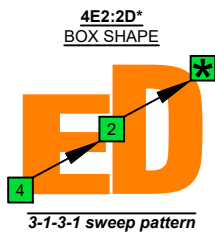

**C**  
 pentatonic  
 major scale  
**CAGED**  
**BASS**  
 box shapes  
 3-1-3-1  
 sweep patterns  
 4-string bass  
 Low E - EADG

**C pentatonic major scale**  
 SEMITONOMETER

3-1-3-1 sweep pattern

www.cagedoctaves.com

Zon Brookes

CAGED4BASS (4-string bass : Low E - EADG) C pentatonic major scale - 4E2:2D\* box shape (3-1-3-1 sweep pattern)

**CAGED4BASS** (4-string bass : Low E - EADG) **C pentatonic major scale** ENTIRE FINGERBOARD NOTE NAMES - **4E2:2D\*** box shape (**3-1-3-1** sweep pattern)

**CAGED4BASS** (4-string bass : Low E - EADG) **C pentatonic major scale** ENTIRE FINGERBOARD INTERVALS - **4E2:2D\*** box shape (**3-1-3-1** sweep pattern)