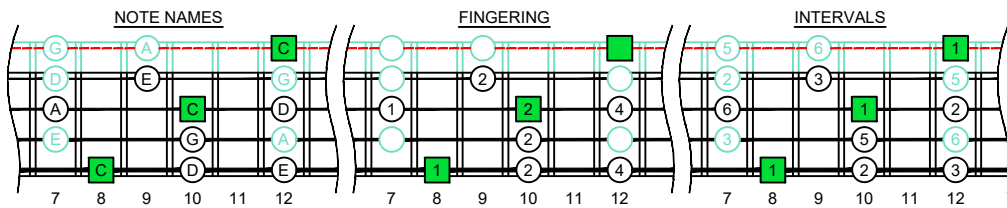

**C**  
 pentatonic  
 major scale  
**CAGED**  
**BASS**  
 box shapes  
 3-1-3-1  
 sweep patterns  
 4-string bass  
 Low E - EADG

**C pentatonic major scale**  
 SEMITONOMETER

3-1-3-1 sweep pattern

www.cagedoctaves.com

Zon Brookes

CAGED4BASS (4-string bass : Low E - EADG) C pentatonic major scale - 4E2:2D\* box shape (3-1-3-1 sweep pattern)

**CAGED4BASS** (4-string bass : Low E - EADG) **C pentatonic major scale** ENTIRE FINGERBOARD NOTE NAMES - **4E2:2D\*** box shape (**3-1-3-1** sweep pattern)

**CAGED4BASS** (4-string bass : Low E - EADG) **C pentatonic major scale** ENTIRE FINGERBOARD INTERVALS - **4E2:2D\*** box shape (**3-1-3-1** sweep pattern)