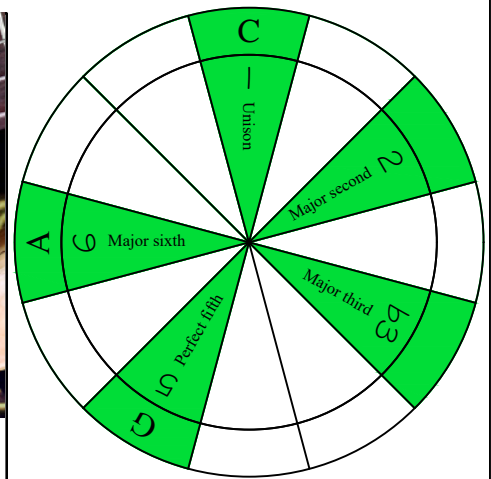

**C**  
 pentatonic  
 major scale  
**CAGED**  
**BASS**  
 box shapes  
 3-1-3-1  
 sweep patterns  
 4-string bass  
 Low E - EADG

**C pentatonic major scale**  
 SEMITONOMETER

3-1-3-1 sweep pattern

www.cagedoctaves.com

Zon Brookes

CAGED4BASS (4-string bass : Low E - EADG) C pentatonic major scale - 4E2:2D\* box shape (3-1-3-1 sweep pattern)

**CAGED4BASS** (4-string bass : Low E - EADG) **C pentatonic major scale** ENTIRE FINGERBOARD NOTE NAMES - **4E2:2D\*** box shape (**3-1-3-1** sweep pattern)

**CAGED4BASS** (4-string bass : Low E - EADG) **C pentatonic major scale** ENTIRE FINGERBOARD INTERVALS - **4E2:2D\*** box shape (**3-1-3-1** sweep pattern)