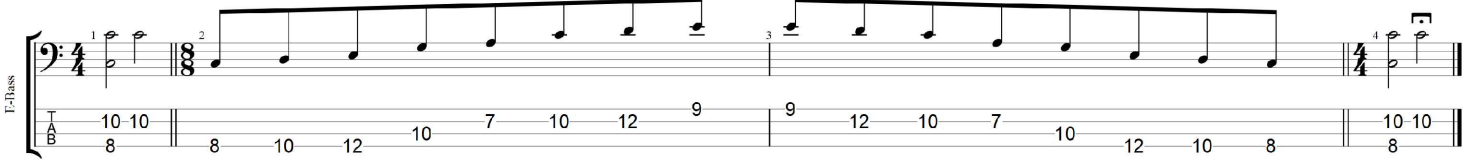

**C**  
 pentatonic  
 major scale  
**CAGED**  
**BASS**  
 box shapes  
 3-1-3-1  
 sweep patterns  
 4-string bass  
 Low E - EADG

**C pentatonic major scale**  
 SEMITONOMETER

3-1-3-1 sweep pattern

www.cagedoctaves.com

Zon Brookes

CAGED4BASS (4-string bass : Low E - EADG) C pentatonic major scale - 4E2:2D\* box shape (3-1-3-1 sweep pattern)

**CAGED4BASS** (4-string bass : Low E - EADG) **C pentatonic major scale** ENTIRE FINGERBOARD NOTE NAMES - **4E2:2D\*** box shape (**3-1-3-1** sweep pattern)

**CAGED4BASS** (4-string bass : Low E - EADG) **C pentatonic major scale** ENTIRE FINGERBOARD INTERVALS - **4E2:2D\*** box shape (**3-1-3-1** sweep pattern)